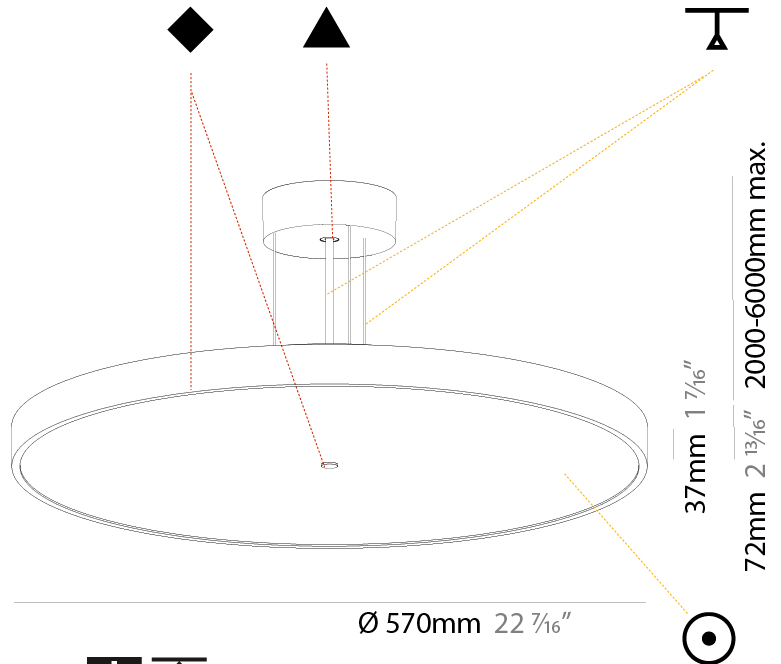

GENERAL

Series: Sign Diva
Subseries: Sign Diva
Brand: Prolicht
Division: Architectural
Mounting Type: Suspension
Mounting Location: Ceiling
Subcategory: Pendant

PHYSICAL

Shape: Round
Diameter (mm): 570
Diameter (in): 22 7/16
Height (mm): 72
Height (in): 2 13/16
Max. Overall Height (mm): 6072
Max. Overall Height (in): 239 1/16
Light Distribution: Direct
Weight (kg): 7.802
Weight (lbs): 17.2
Diffuser: PMMA - Opal / Micro-Prism / Sparkling Secret / Vintage Industrial with Shine Ring
Fixture Finish: SSR / BKV / CWI / CRY / HAB / LAG / UFT / ITA / RUA / RUR / MIC / FTG / MYG / TWT / LOD / PUS / FRO / FUP / KIA / POP / BLS / SPG / MEY / GOH / GUM / CHC / COM / ABZ / JAG / OBR / MOS / ROR
Fixture Material: Extruded Aluminum / Steel
Cable Details: 2000mm or 6000mm Transparent Cable

ELECTRICAL

Lamp Type: LED (Zhaga Standard)
Input Wattage (W): 58.3
Total Output Wattage (W): 53
Dimming: Tri-Mode (Non-Dimming and Phase Dimming (120Vac only) and 0-10V Dimming)
Driver Included: Yes
Driver Location: Integrated
Driver Type: Constant Current - Universal
Driver Class: Class 2
Input Voltage (V): 120 - 277
Constant Current (MA): 350

LED

Color Temperature (°K): 2700 / 3000 / 3500 / 4000
Max. Delivered Lumen (lm): 5060 / 6120 / 6233 / 6360
CRI: >90 CRI
Lamp Life (hrs): 50000

OPTICAL

RATINGS AND CERTIFICATIONS

Certified By: Certified for North American Standards
IP rating: IP20