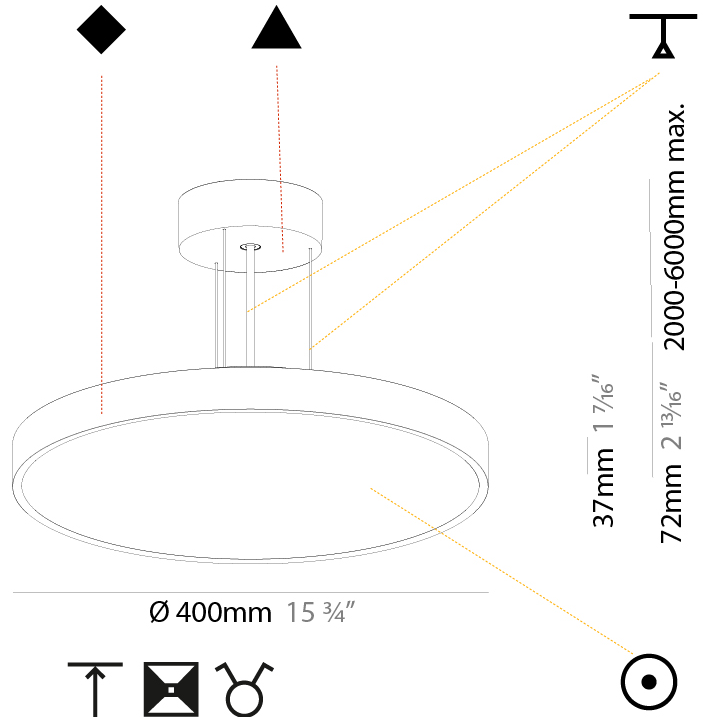

GENERAL

Series: Sign Diva
Subseries: Sign Diva
Brand: Prolicht
Division: Architectural
Mounting Type: Suspension
Mounting Location: Ceiling
Subcategory: Pendant

PHYSICAL

Shape: Round
Diameter (mm): 400
Diameter (in): 15 3/4
Height (mm): 72
Height (in): 2 13/16
Max. Overall Height (mm): 2072
Max. Overall Height (in): 81 9/16
Light Distribution: Direct / Indirect
Weight (kg): 3.398
Weight (lbs): 7.49
Diffuser: [PMMA - Opal / Micro-Prism / Sparkling Secret / Vintage Industrial with Shine Ring](#)
Fixture Finish: [SSR / BKV / CWI / CRY / HAB / LAG / UFT / ITA / RUA / RUR / MIC / FTG / MYG / TWT / LOD / PUS / FRO / FUP / KIA / POP / BLS / SPG / MEY / GOH / GUM / CHC / COM / ABZ / JAG / OBR / MOS / ROR](#)
Fixture Material: [Extruded Aluminum / Steel](#)
Cable Details: [2000mm or 6000mm Transparent Cable](#)

ELECTRICAL

Lamp Type: LED (Zhaga Standard)
Input Wattage (W): 34.1
Total Output Wattage (W): 16 / 12
Dimming: [Tri-Mode (Non-Dimming and Phase Dimming (120Vac only) and 0-10V Dimming)](#)
Driver Included: Yes
Driver Location: Integrated
Driver Type: Constant Current - Universal
Driver Class: Class 2
Input Voltage (V): 120 - 277
Constant Current (MA): 500

LED

Color Temperature (°K): [2700 / 3000 / 3500 / 4000](#)
Max. Delivered Lumen (lm): [2676 / 2651 / 2681 / 2736](#)
CRI: >90 CRI
Lamp Life (hrs): 50000

OPTICAL

RATINGS AND CERTIFICATIONS

Certified By: Certified for North American Standards
IP rating: IP20