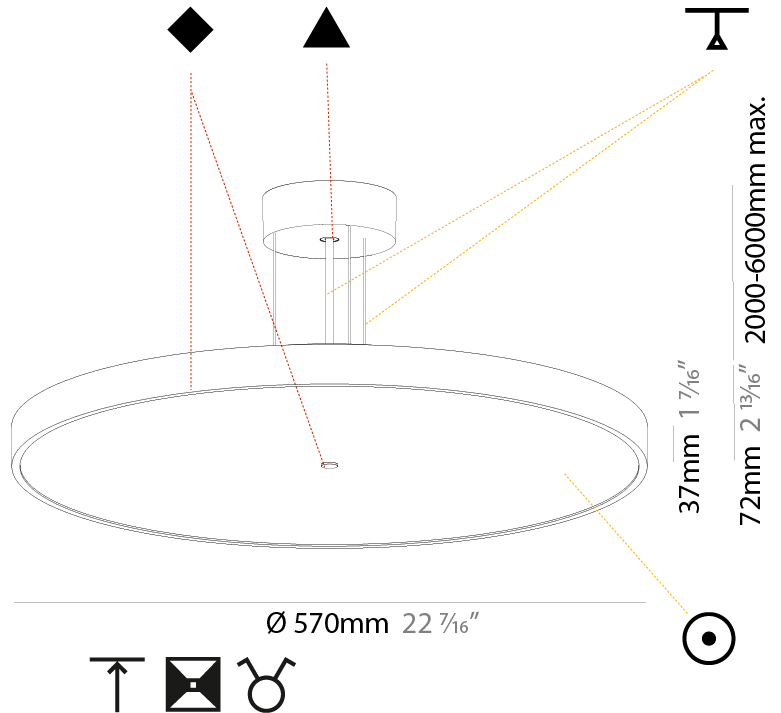

GENERAL

Series: Sign Diva
Subseries: Sign Diva
Brand: Prolicht
Division: Architectural
Mounting Type: Suspension
Mounting Location: Ceiling
Subcategory: Pendant

PHYSICAL

Shape: Round
Diameter (mm): 570
Diameter (in): 22 7/16
Height (mm): 72
Height (in): 2 13/16
Max. Overall Height (mm): 6072
Max. Overall Height (in): 239 7/16
Light Distribution: Direct / Indirect
Weight (kg): 8.548
Weight (lbs): 18.85
Diffuser: PMMA - Opal / Micro-Prism / Sparkling Secret / Vintage Industrial with Shine Ring
Fixture Finish: SSR / BKV / CWI / CRY / HAB / LAG / UFT / ITA / RUA / RUR / MIC / FTG / MYG / TWT / LOD / PUS / FRO / FUP / KIA / POP / BLS / SPG / MEY / GOH / GUM / CHC / COM / ABZ / JAG / OBR / MOS / ROR
Fixture Material: Extruded Aluminum / Steel
Cable Details: 2000mm or 6000mm Transparent Cable

ELECTRICAL

Lamp Type: LED (Zhaga Standard)
Input Wattage (W): 80.3
Total Output Wattage (W): 53 / 18
Dimming: Tri-Mode (Non-Dimming and Phase Dimming (120Vac only) and 0-10V Dimming)
Driver Included: Yes
Driver Location: Integrated
Driver Type: Constant Current - Universal
Driver Class: Class 2
Input Voltage (V): 120 - 277
Constant Current (MA): 350

LED

Color Temperature (°K): 2700 / 3000 / 3500 / 4000
Max. Delivered Lumen (lm): 6110 / 7650 / 7801 / 7960
CRI: >90 CRI
Lamp Life (hrs): 50000

OPTICAL

RATINGS AND CERTIFICATIONS

Certified By: Certified for North American Standards
IP rating: IP20

A