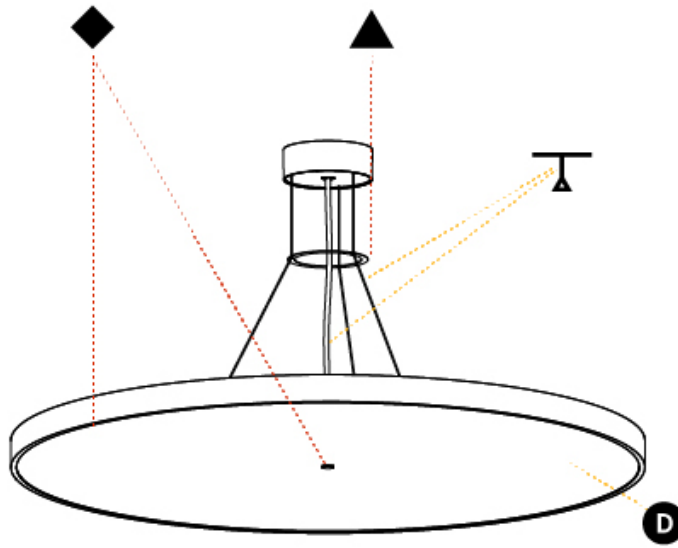

SIGN DIVA SUSPENSION

A300007-

PROJECT _____

TYPE _____

SPECIFIER _____

QUANTITY _____

DATE _____

A