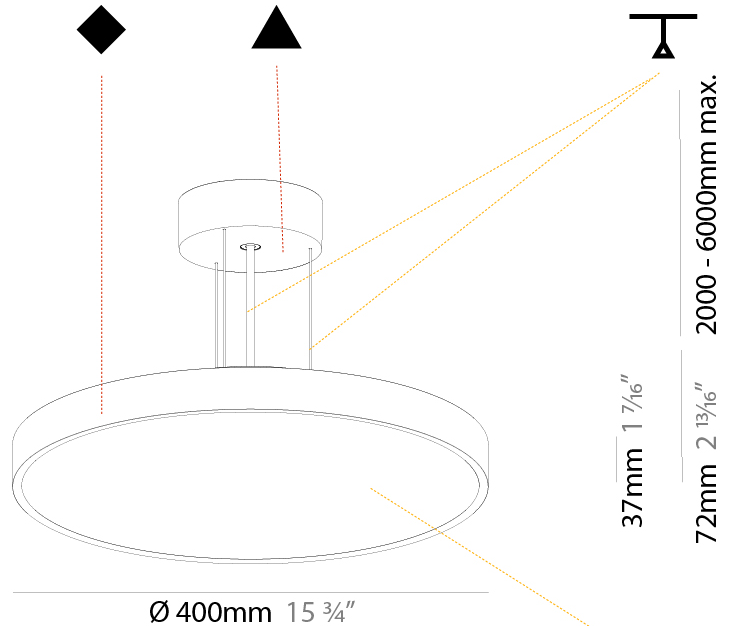

GENERAL

Series: Sign Diva
Subseries: Sign Diva
Brand: Prolicht
Division: Architectural
Mounting Type: Suspension
Mounting Location: Ceiling
Subcategory: Pendant

PHYSICAL

Shape: Round
Diameter (mm): 400
Diameter (in): 15 3/4
Height (mm): 72
Height (in): 2 13/16
Max. Overall Height (mm): 2072
Max. Overall Height (in): 81 3/16
Light Distribution: Direct
Weight (kg): 2.972
Weight (lbs): 6.55
Diffuser: PMMA - Opal / Micro-Prism / Sparkling Secret / Vintage Industrial with Shine Ring
Fixture Finish: SSR / BKV / CWI / CRY / HAB / LAG / UFT / ITA / RUA / RUR / MIC / FTG / MYG / TWT / LOD / PUS / FRO / FUP / KIA / POP / BLS / SPG / MEY / GOH / GUM / CHC / COM / ABZ / JAG / OBR / MOS / ROR
Fixture Material: Extruded Aluminum / Steel
Cable Details: 2000mm or 6000mm Transparent Cable

ELECTRICAL

Lamp Type: LED (Zhaga Standard)
Input Wattage (W): 19.8
Total Output Wattage (W): 16
Dimming: Tri-Mode (Non-Dimming and Phase Dimming (120Vac only) and 0-10V Dimming)
Driver Included: Yes
Driver Location: Integrated
Driver Type: Constant Current - Universal
Driver Class: Class 2
Input Voltage (V): 120 - 277
Constant Current (MA): 500

LED

Color Temperature (°K): 2700 / 3000 / 3500 / 4000
Max. Delivered Lumen (lm): 1160 / 1733 / 1741 / 1776
CRI: >90 CRI
Lamp Life (hrs): 50000

OPTICAL

RATINGS AND CERTIFICATIONS

Certified By: Certified for North American Standards
IP rating: IP20