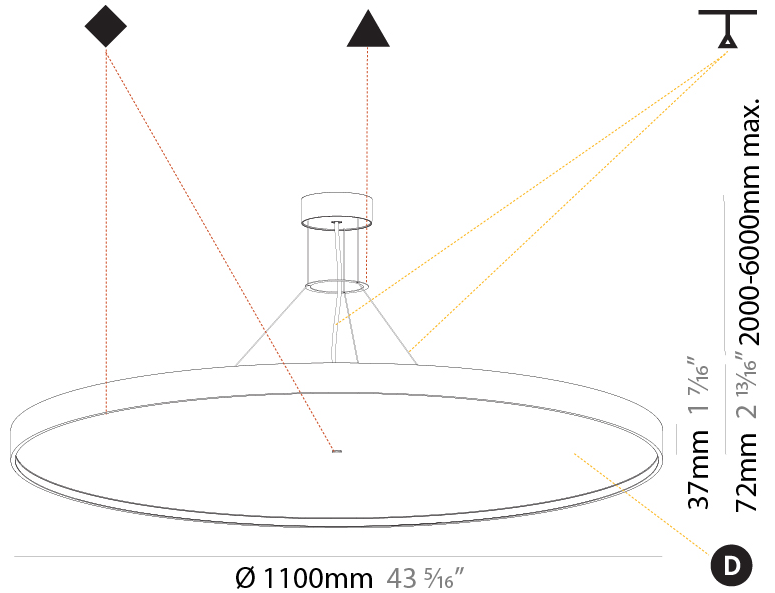

GENERAL

Series: Sign Diva
Subseries: Sign Diva
Brand: Prolicht
Division: Architectural
Mounting Type: Suspension
Mounting Location: Ceiling
Subcategory: Pendant

PHYSICAL

Shape: Round
Diameter (mm): 1100
Diameter (in): 43 ⁵/₁₆"
Height (mm): 72
Height (in): 2 ¹³/₁₆"
Light Distribution: Direct / Indirect
Weight (kg): 20.78
Weight (lbs): 45.81
Diffuser: PMMA - Opal / Micro-Prism / Sparkling Secret / Vintage Industrial
Fixture Finish: SSR / BKV / CWI / CRY / HAB / LAG / UFT / ITA / RUA / RUR / MIC / FTG / MYG / TWT / LOD / PUS / FRO / FUP / KIA / POP / BLS / SPG / MEY / GOH / GUM / CHC / COM / ABZ / JAG / OBR / MOS / ROR
Fixture Material: Extruded Aluminum / Steel
Cable Details: 2,000mm/78 3/4" or 6,000mm/236 1/4" Transparent Cable

ELECTRICAL

Lamp Type: LED (Zhaga Standard)
Input Wattage (W): 169.4 / 28.6
Total Output Wattage (W): 135 / 24
Dimming: Tri-Mode (Non-Dimming and Phase Dimming (120Vac only) and 0-10V Dimming)
Driver Included: Yes
Driver Location: Integrated
Driver Type: Constant Current - Universal
Driver Class: Class 2
Input Voltage (V): 120 - 277
Constant Current (MA): 600 / 350

LED

Color Temperature (*K): 2700 / 3000 / 3500 / 4000
Max. Delivered Lumen (lm): 20030 / 20610 / 21050 / 21480
CRI: >90 CRI
Lamp Life (hrs): 50000

OPTICAL

RATINGS AND CERTIFICATIONS

Certified By: Certified for North American Standards
IP rating: IP20