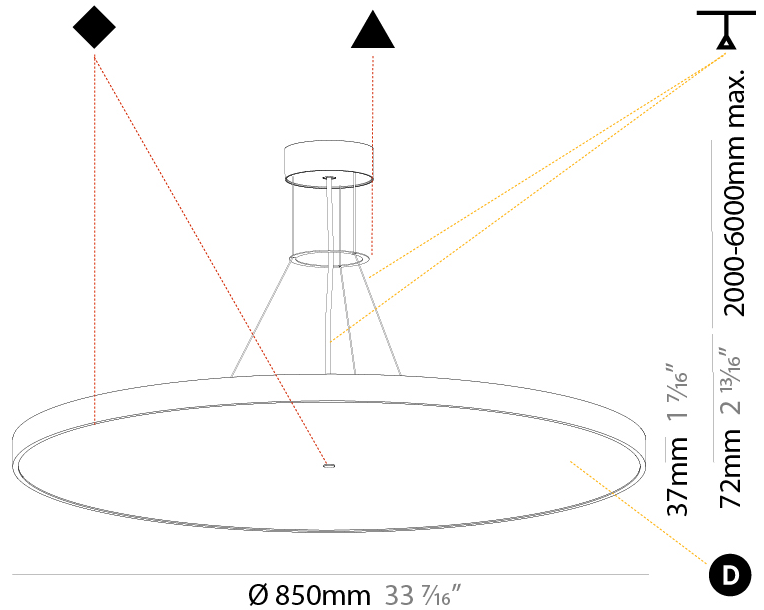

GENERAL

Series: Sign Diva
Subseries: Sign Diva
Brand: Prolicht
Division: Architectural
Mounting Type: Suspension
Mounting Location: Ceiling
Subcategory: Pendant

PHYSICAL

Shape: Round
Diameter (mm): 850
Diameter (in): 33 7/16
Height (mm): 72
Height (in): 2 13/16
Max. Overall Height (mm): 6072
Max. Overall Height (in): 239 7/16
Light Distribution: Direct / Indirect
Weight (kg): 14.868
Weight (lbs): 32.78
Diffuser: PMMA - Opal / Micro-Prism / Sparkling Secret / Vintage Industrial
Fixture Finish: SSR / BKV / CWI / CRY / HAB / LAG / UFT / ITA / RUA / RUR / MIC / FTG / MYG / TWT / LOD / PUS / FRO / FUP / KIA / POP / BLS / SPG / MEY / GOH / GUM / CHC / COM / ABZ / JAG / OBR / MOS / ROR
Fixture Material: Extruded Aluminum / Steel
Cable Details: 2000mm or 6000mm Transparent Cable

ELECTRICAL

Lamp Type: LED (Zhaga Standard)
Input Wattage (W): 118.8
Total Output Wattage (W): 94.8
Dimming: Tri-Mode (Non-Dimming and Phase Dimming (120Vac only) and 0-10V Dimming)
Driver Included: Yes
Driver Location: Integrated
Driver Type: Constant Current - Universal
Driver Class: Class 2
Input Voltage (V): 120 - 277
Constant Current (MA): 600 / 350

LED

Color Temperature (°K): 2700 / 3000 / 3500 / 4000
Max. Delivered Lumen (lm): 9880 / 12310 / 12554 / 12810
CRI: >90 CRI
Lamp Life (hrs): 50000

OPTICAL

RATINGS AND CERTIFICATIONS

Certified By: Certified for North American Standards
IP rating: IP20